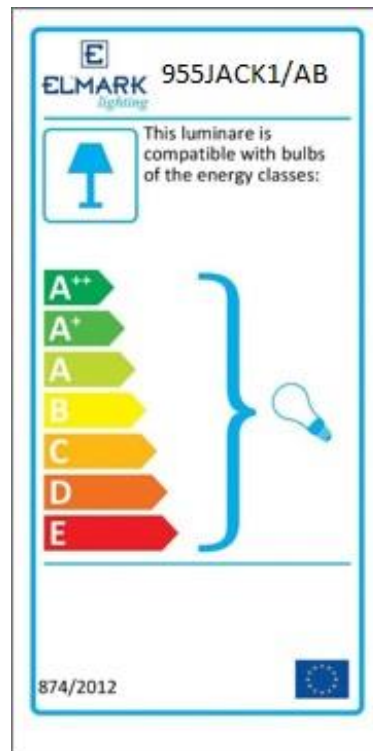

Energy efficiency

Standards

EN 55015 EN 61000-3-2 EN
61547

EN 60598-1; EN 60598-2-2